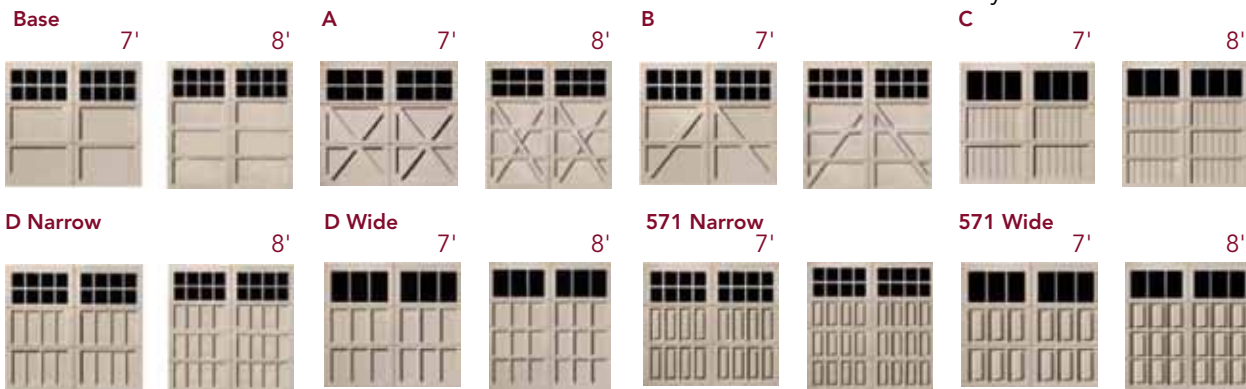

The Genuine. The Original.

570 Series

Be the envy of your neighborhood with the classic good looks and enduring style of Signature™ Carriage Collection doors.

Signature™ Carriage Collection doors are naturally beautiful and expertly handcrafted, offering simple charm and unparalleled allure to any home.

570 Pattern Styles (shown with optional glass top section)

For panel configurations and sizes other than shown, talk to your local Overhead Door Ribbon Distributor.

CUSTOMIZED BEAUTY

The 570 Series offers custom style, hand-made artistry and design options to satisfy the most demanding of tastes. Featuring authentic rail and stile construction on a finger-jointed Hemlock-fir frame, homeowners can select between a paint grade plywood surface or a stain grade raised panel hemlock surface. To further individualize your door, select from numerous window styles, decorative hardware and panel patterns to find the door that best suits your home.